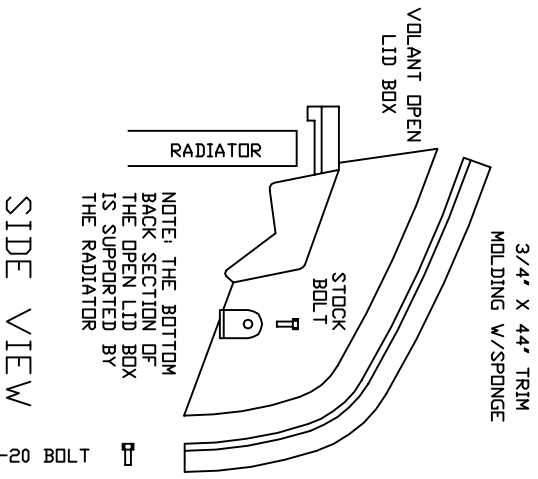

VOLANT AIR INTAKE SYSTEMS
 PART NO.: 15958C
 INSTALLATION INSTRUCTIONS
 WWW.VOLANTPERFORMANCE.COM
 TECH SUPPORT: (909) 476-7225

15958C PARTS LIST			
1	VOLANT AIR DUCT	1	1/2" RUBBER GROMMET
1	VOLANT OPEN LID BOX	1	6 1/2" BRACKET
1	RAM FILTERS W/CLAMPS	1	2" L BRACKET
1	#056 CLAMP	1	3/4" X 44" TRIM W/SPONGE
2	1/4"-20 BLACK BOLTS		
2	1/4" LOCK WASHERS		
2	1/4" WASHERS		

- 1/4"-20 BOLT
- 1/4" LOCK WASHER
- 1/4" WASHER
- 2" L BRACKET